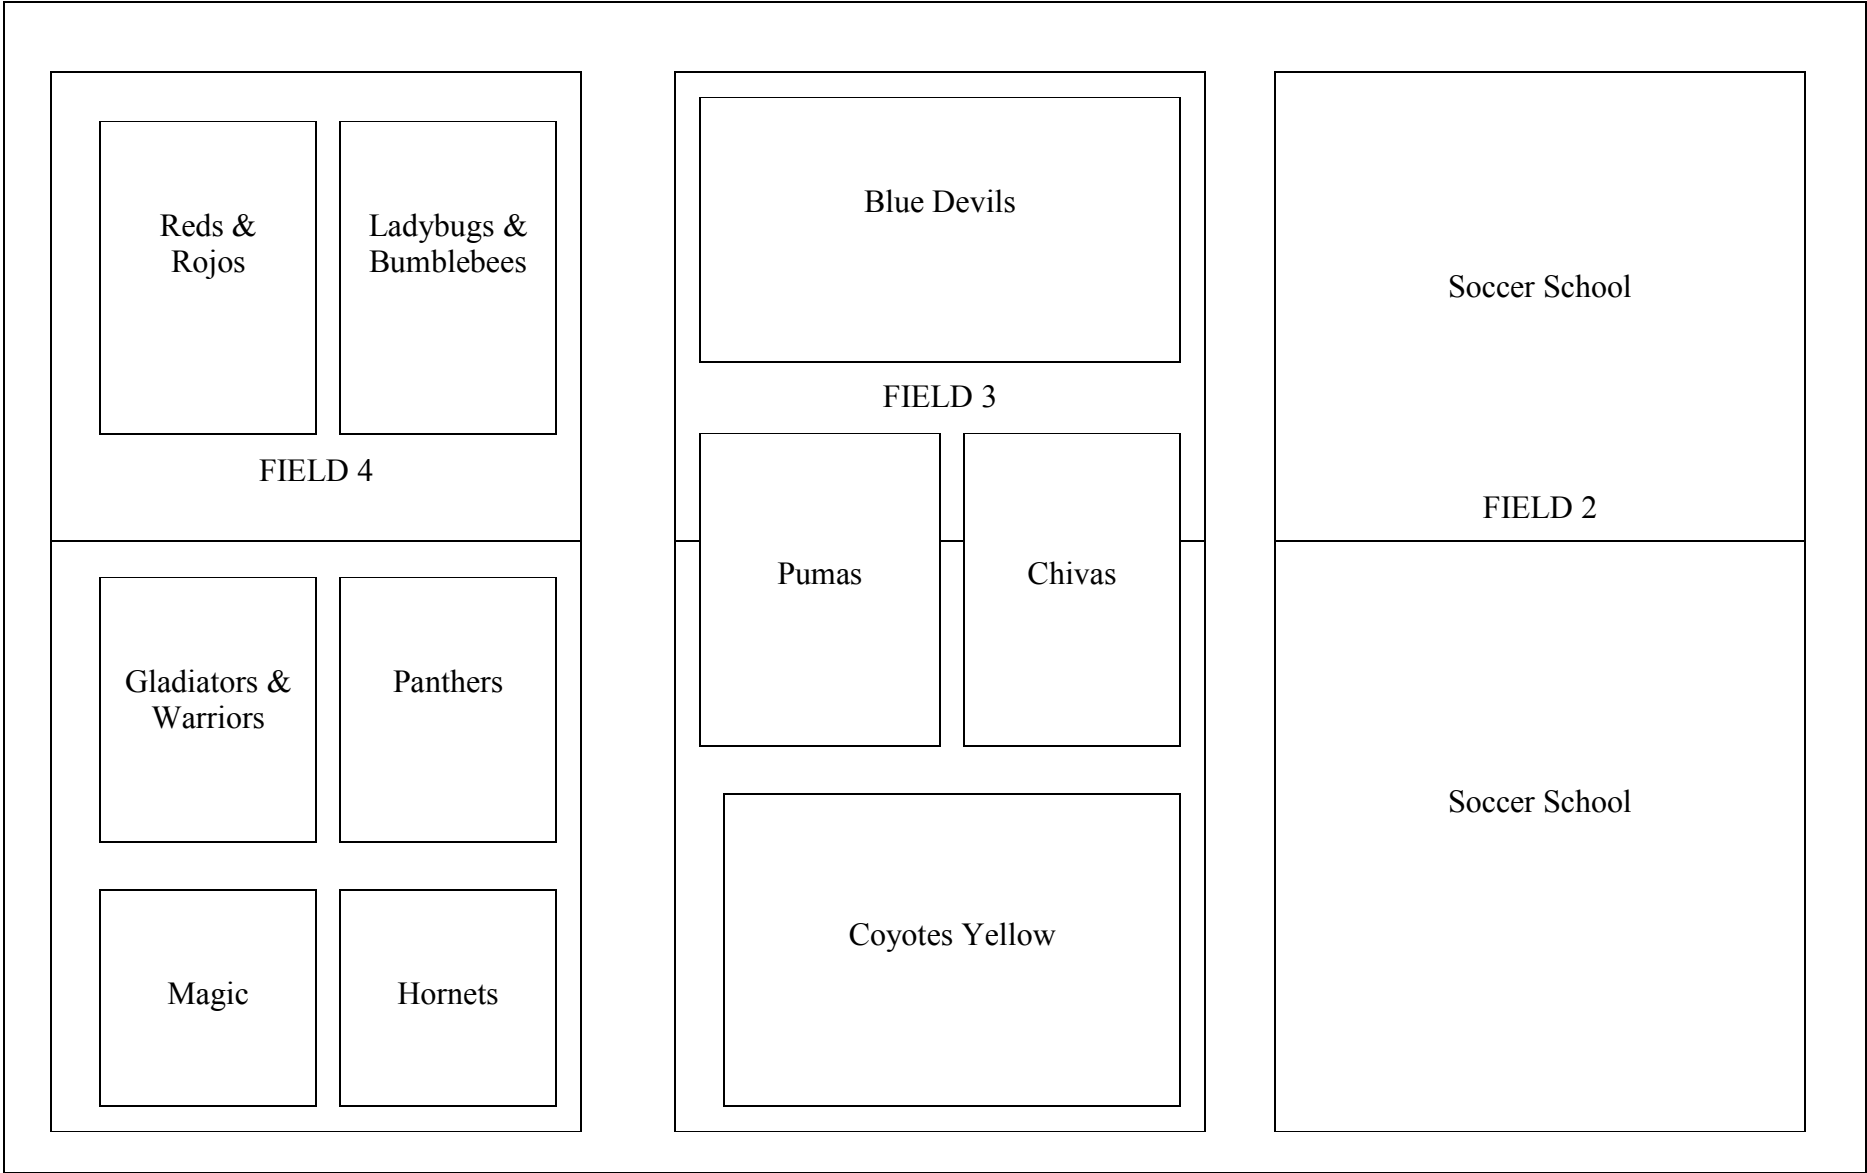

ADO Field Assignment

Monday

ADO Field Assignment

Tuesday

ADO Field Assignment

Wednesday

ADO Field Assignment

Thursday

Atlantis
Blue Devils
Jaguars

Cougars & Red Devils	Blue Gunners
FIELD 3	
Spartans	Coyotes Blue

Shining Stars	Galaxy
FIELD 2	
Chiles	Goalkeeping
Aguilas	Hornets

ADO Field Assignment

Friday