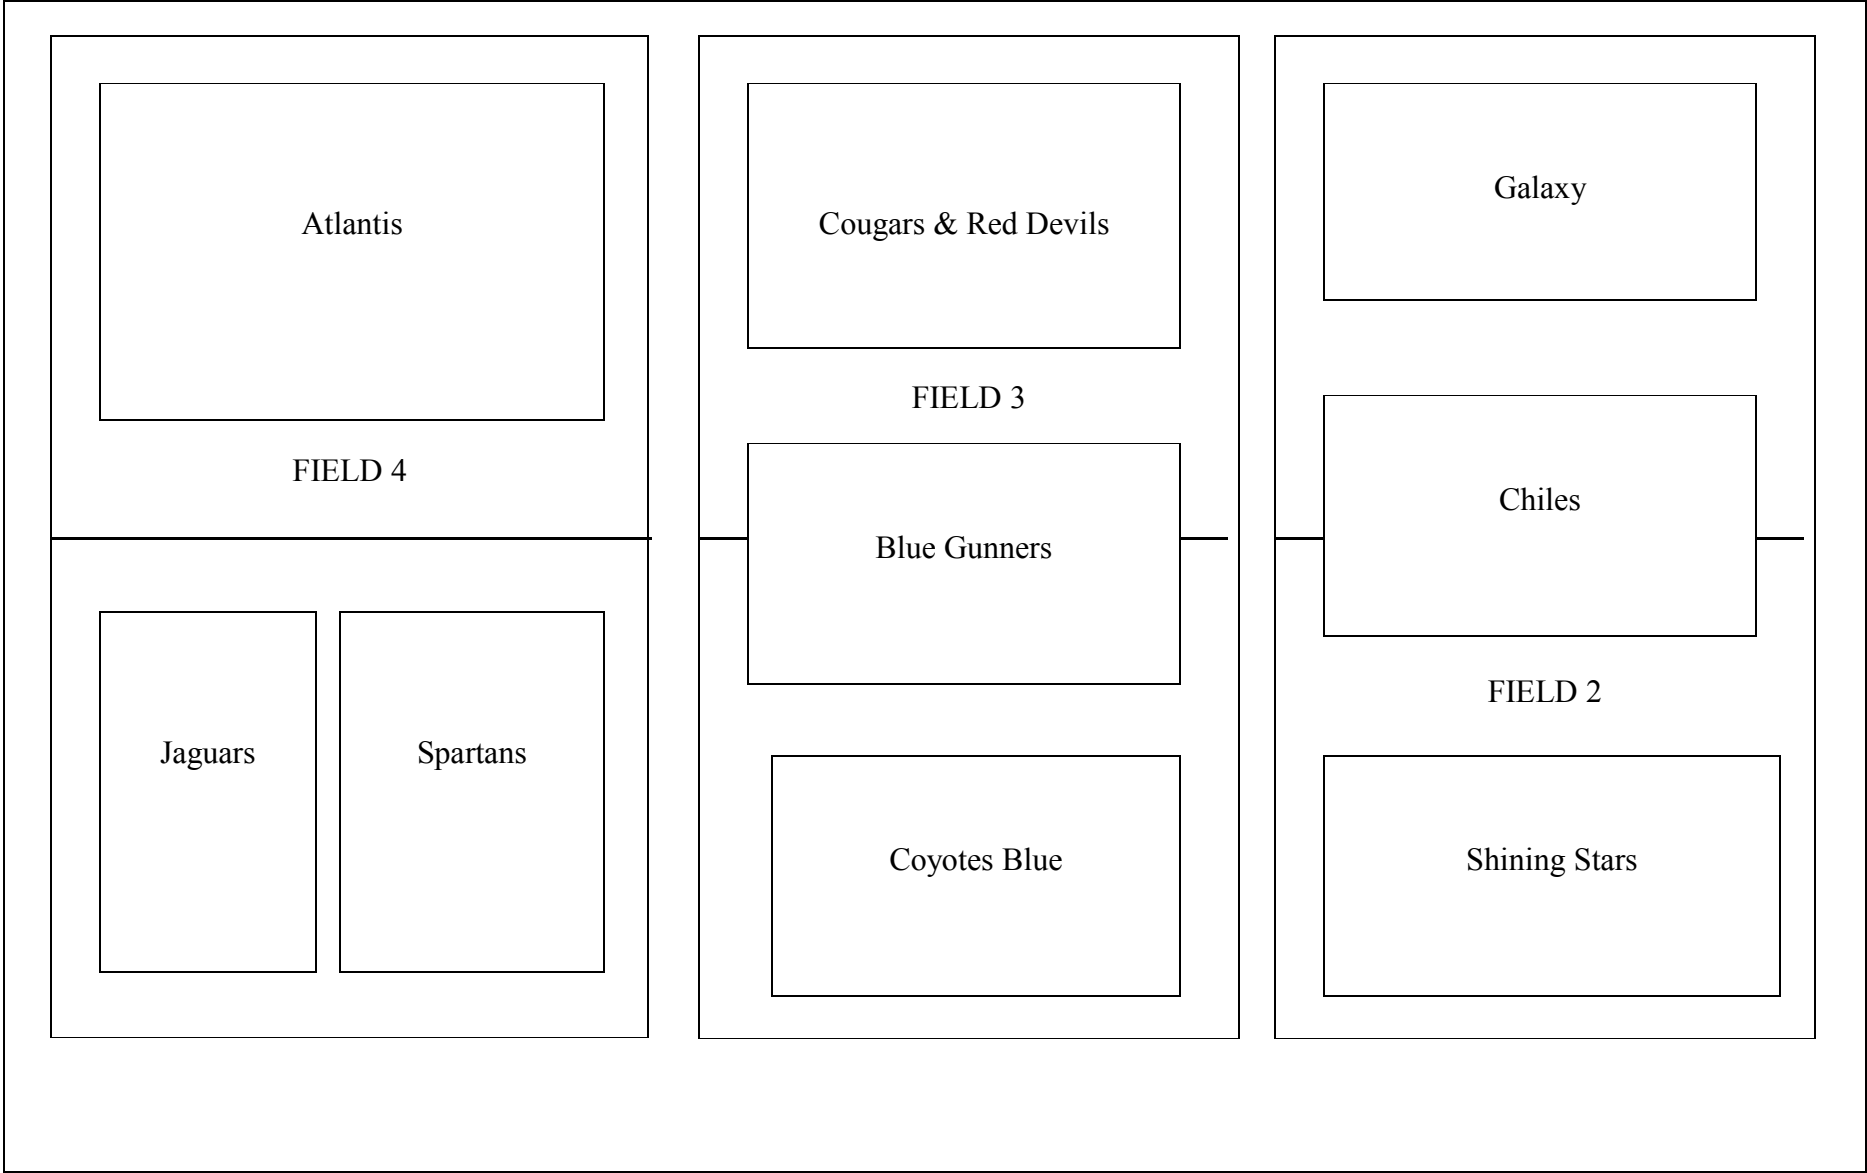

ADO Field Assignment

Monday

ADO Field Assignment

Tuesday

ADO Field Assignment

Wednesday

ADO Field Assignment

Thursday

Atlantis
Blue Devils
Jaguars

Cougars & Red Devils	Blue Gunners
FIELD 3	
Spartans	Coyotes Blue

Shining Stars	Galaxy
FIELD 2	
Chiles	Goalkeeping
Aguilas	Hornets

ADO Field Assignment

Friday