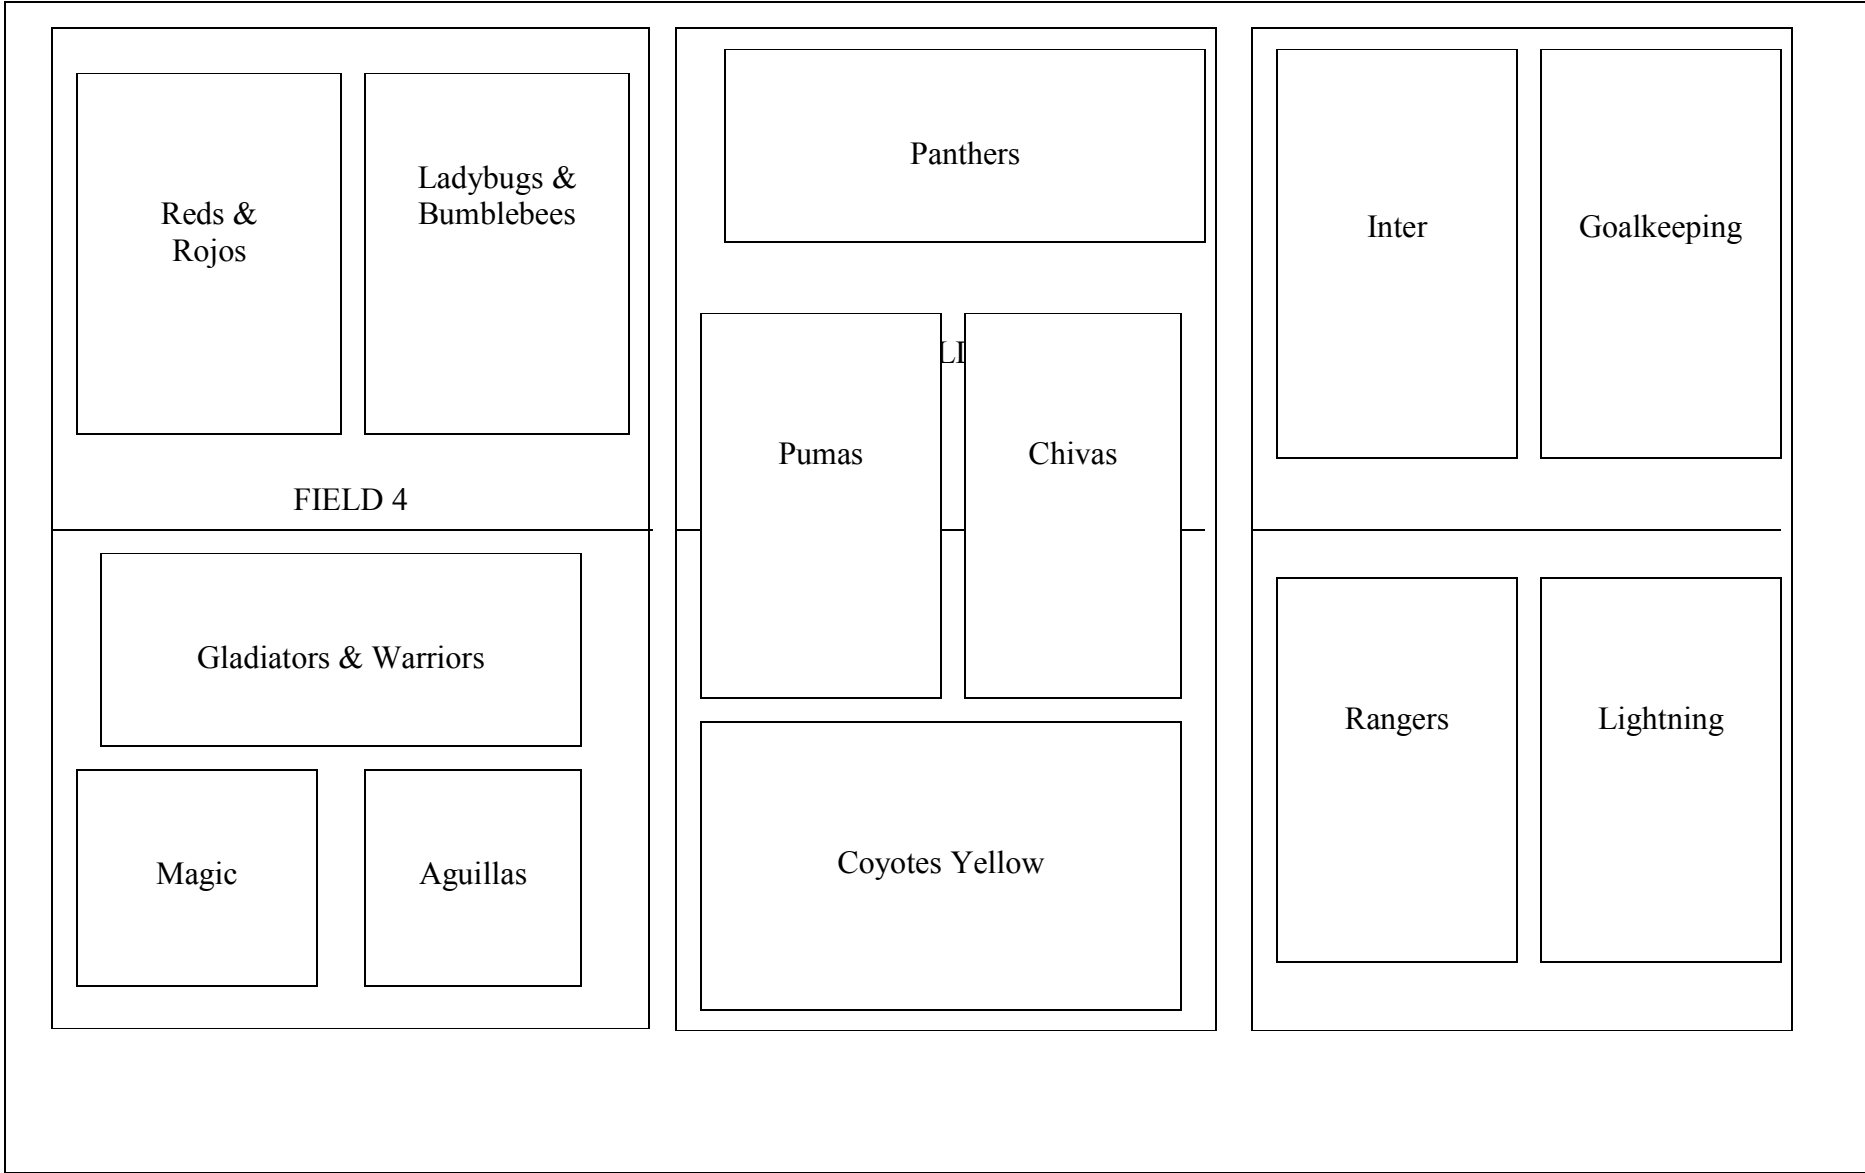

ADO Field Assignment

Monday

ADO Field Assignment

Tuesday

ADO Field Assignment

Wednesday

ADO Field Assignment

Thursday

Atlantis
Blue Devils
Jaguars

Cougars & Red Devils	Blue Gunners
FIELD 3	
Spartans	Coyotes Blue

Shining Stars	Galaxy
FIELD 2	
Chiles	Goalkeeping
Aguilas	Hornets

ADO Field Assignment

Friday