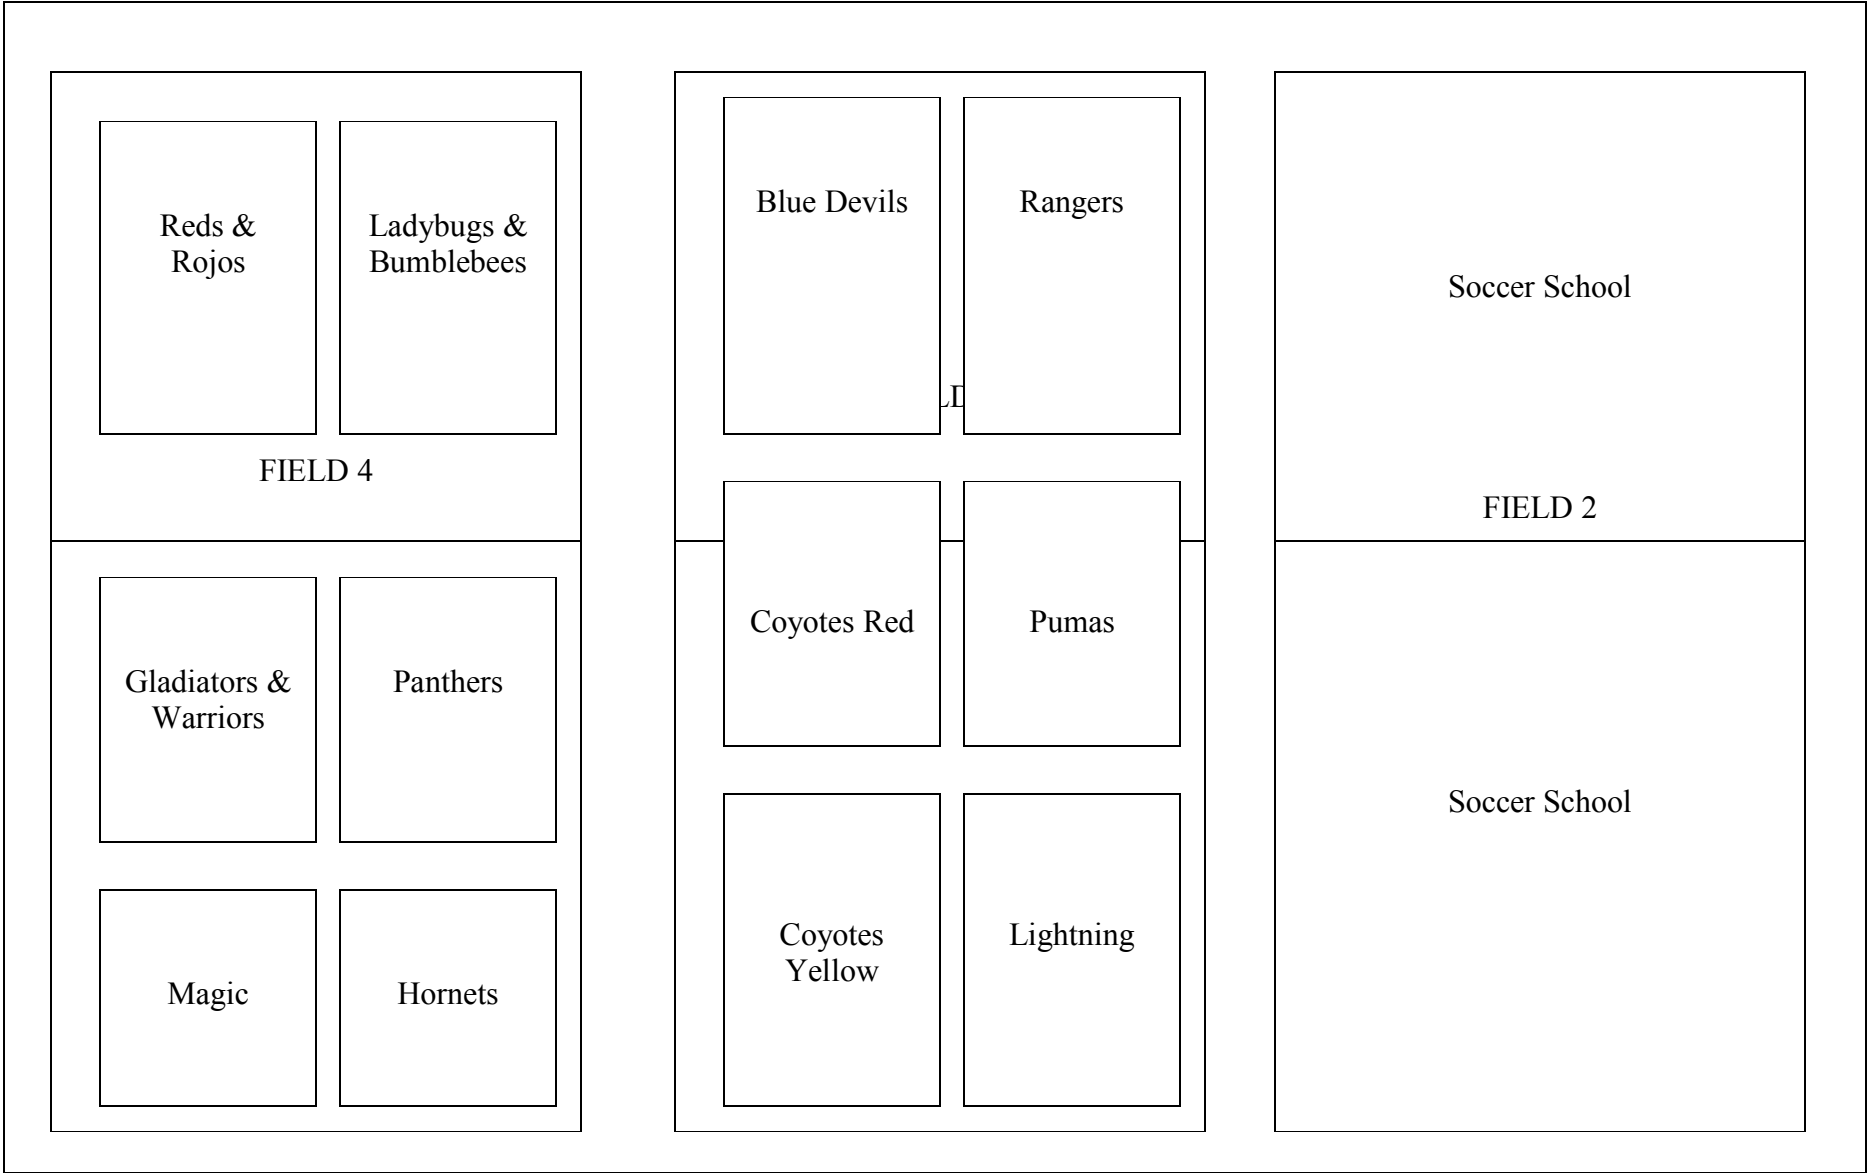

ADO Field Assignment

Monday

Reds &
Rojos

Ladybugs &
Bumblebees

FIELD 4

Gladiators &
Warriors

Panthers

Magic

Hornets

Blue Devils

Rangers

FIELD 1

Coyotes Red

Pumas

Coyotes
Yellow

Lightning

Soccer School

FIELD 2

Soccer School

ADO Field Assignment

Tuesday

Coyotes Blue

Cougars & Red Devils

Galaxy

ADO Field Assignment

Wednesday

ADO Field Assignment

Thursday

ADO Field Assignment

Friday